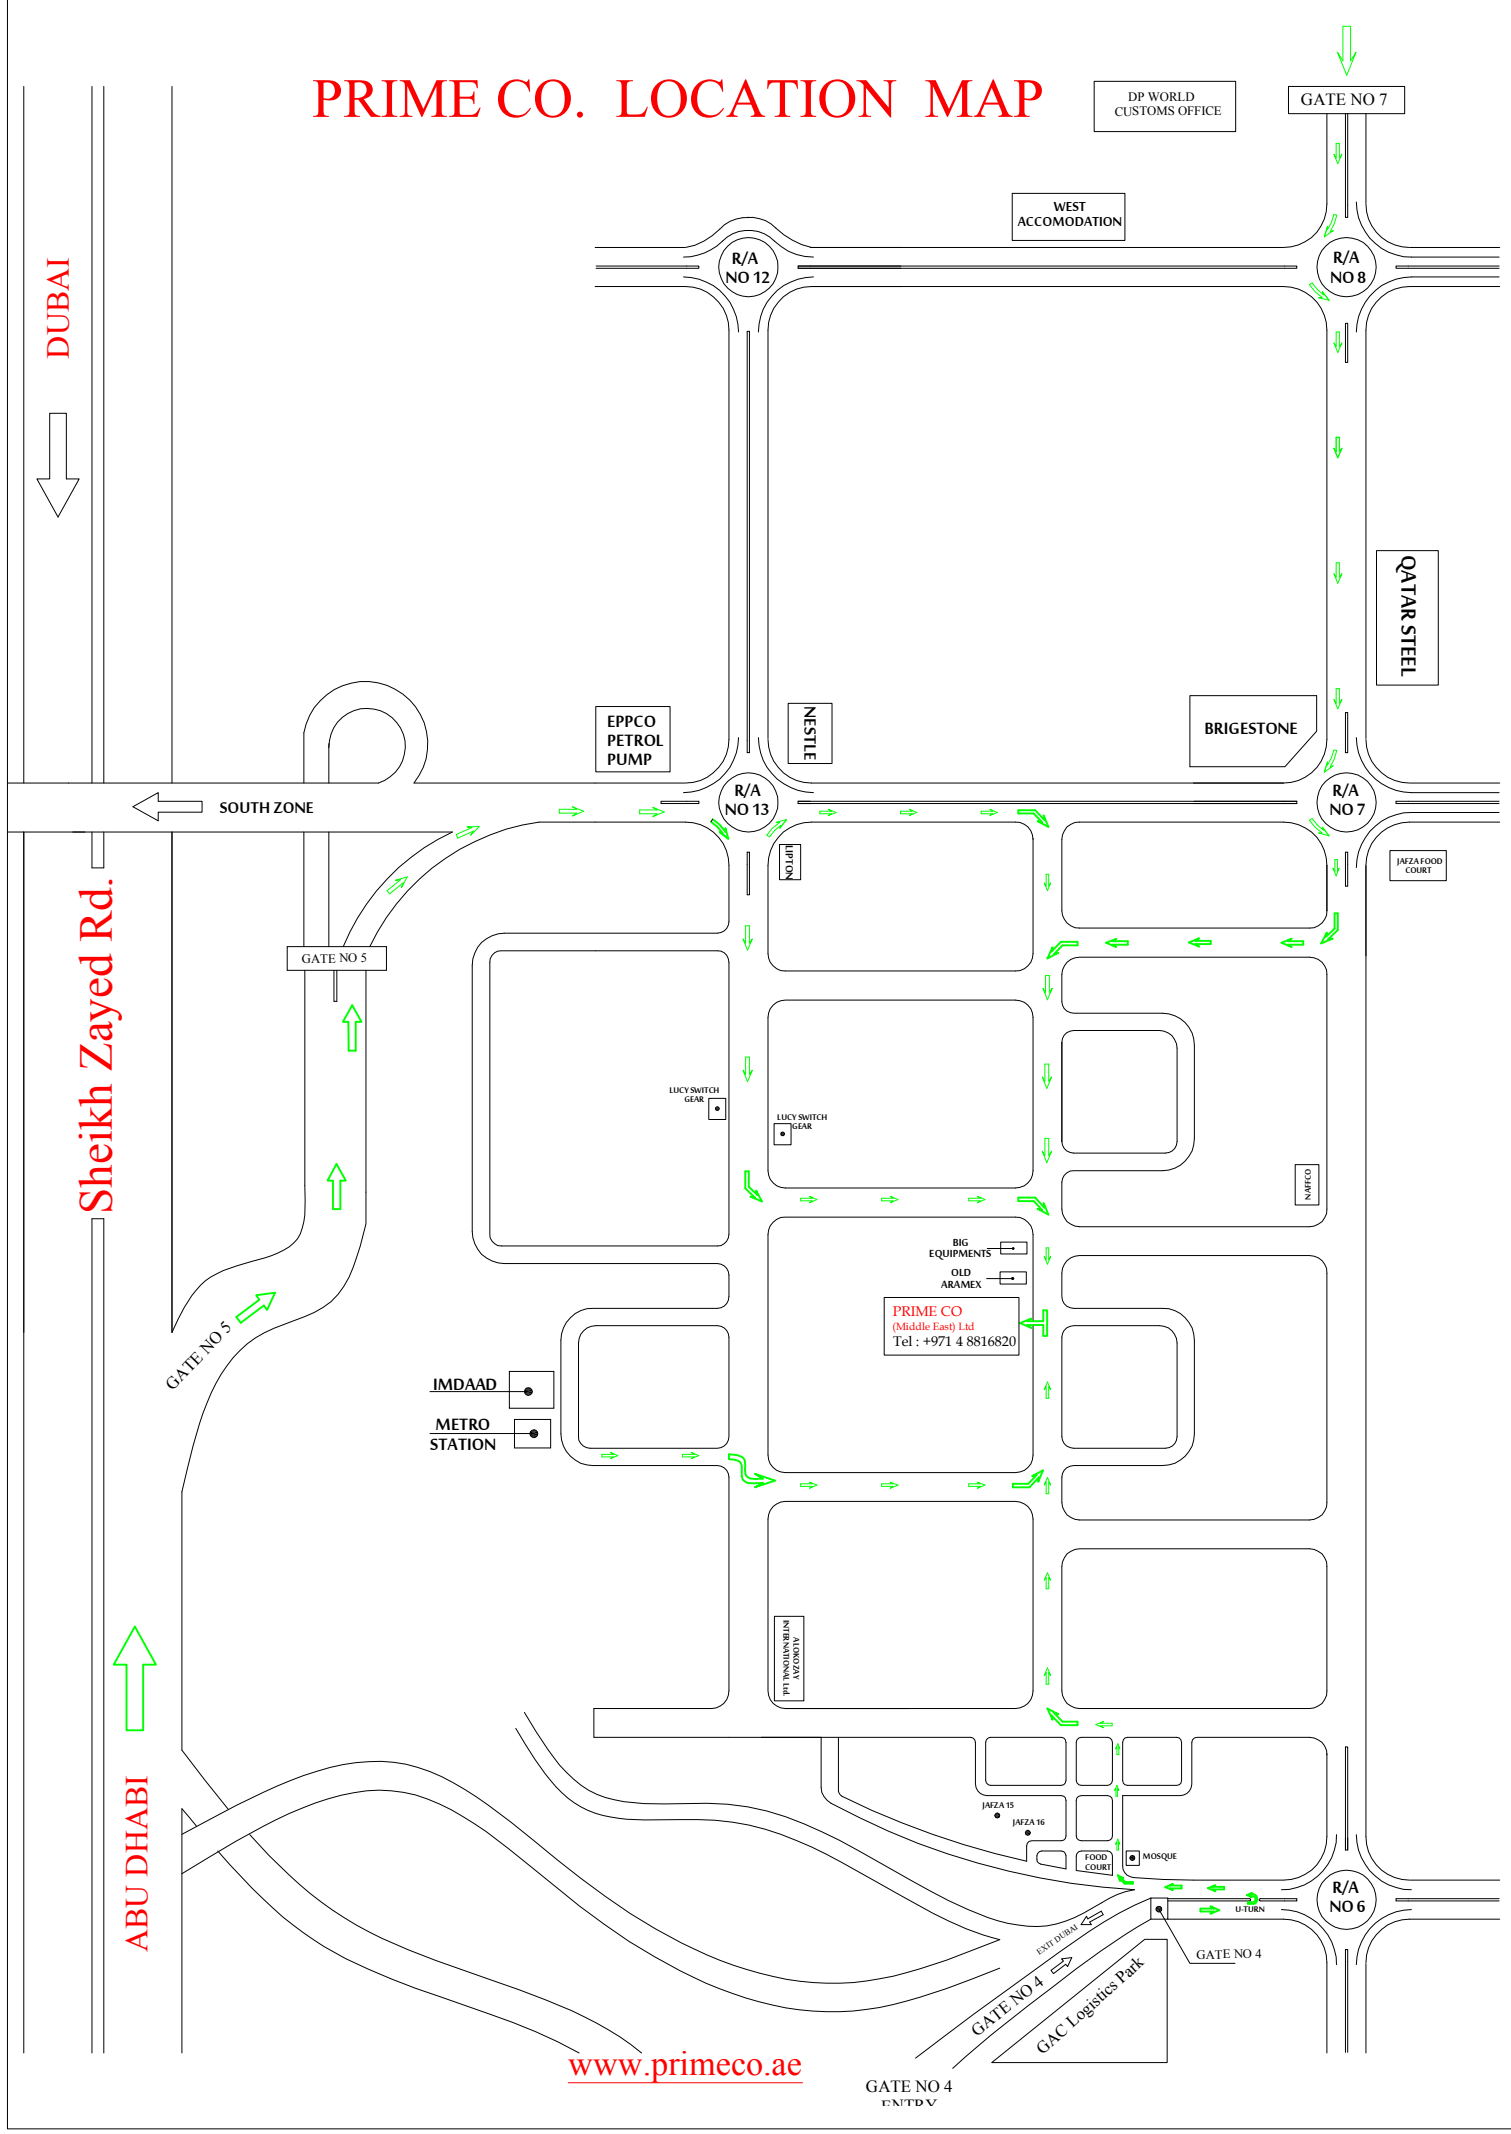

PRIME CO. LOCATION MAP

DP WORLD CUSTOMS OFFICE

WEST ACCOMODATION

GATE NO 7

DUBAI

QATAR STEEL

EPPCO PETROL PUMP

NESTLE

BRIGSTONE

SOUTH ZONE

R/A NO 13

R/A NO 7

GATE NO 5

LUCY SWITCH GEAR

LUCY SWITCH GEAR

JAZZA FOOD COURT

Sheikh Zayed Rd.

IMDAAD
METRO STATION

BIG EQUIPMENTS
OLD ARAMEX
PRIME CO
(Middle East) Ltd
Tel : +971 4 8816820

ALHINDIYAH
AZZADIYA

JAZZA 15

JAZZA 16

FOOD COURT

MOSQUE

R/A NO 6

GATE NO 4

GATE NO 4
GAC Logistics Park

ABU DHABI

www.primeco.ae

GATE NO 4
ENTRANCE